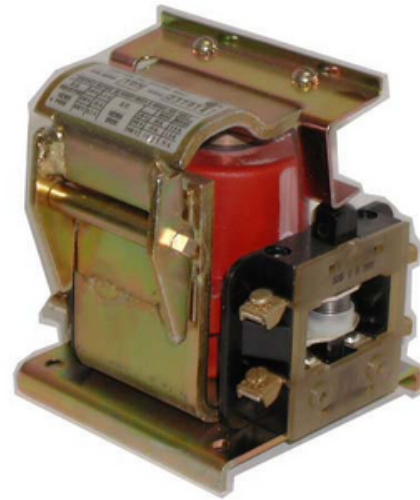

HC58896102 RELAY, PR PLUGGING, TYPE 5320, 230/250V

By Hubbell Industrial Controls
Catalog # [HC58896102](#)

TYPE 5320 DC VOLTAGE PLUGGING RELAY, PR

General

Item Type Voltage Relay
Series 5320

Dimensions

Dimensions 10.25 in x 4 in x 44.18 in
Height 44.18 in
Length 10.25 in
Width 4 in

Product Assets

[Catalogs - 5320 DC Relays Sepcifications](#)
[Catalogs - 5320 DC Relays Catalog](#)

A proud member of the Hubbell Family.

©2024 Hubbell Incorporated. All rights reserved.
ICD-HC58896102-SPEC-EN | REV 1/2024