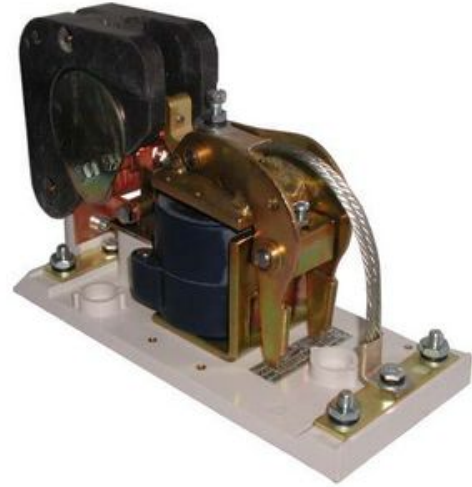

**HUBBELL**  
**Industrial Controls**

**HC59600631 BULL 5110 CONTACTR**  
**NEMA 6 80V**

By Hubbell Industrial Controls (ICD)  
Catalog # [HC59600631](#)

NEMA rated AC Clapper Style Magnetic Contactor

**General**

Series 5110  
Type Clapper Style

**Electrical Ratings**

Coil Voltage 40V DC  
Current / Amperage Rating 600 A  
Current Rating 600 A

**Certifications And Compliance**

Nema Rating NEMA 6

**Product Assets**

[Catalogs - 5110 NEMA Rated AC Contactors Catalog](#)  
[Engineering Drawing - Repair Parts Size 6 NO AC Contactor \(59600\)](#)