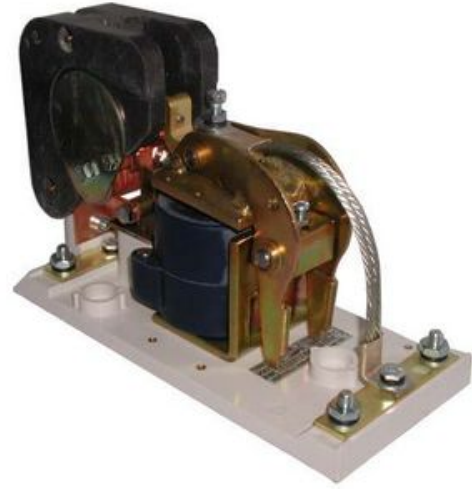

HUBBELL
Industrial Controls

**HC59600643 BULL 5110, SZ6, 600
AMP CTR, N.O.**

By Hubbell Industrial Controls (ICD)
Catalog # [HC59600643](#)

NEMA rated AC Clapper Style Magnetic Contactor

General

Series 5110
Type Clapper Style

Electrical Ratings

Coil Voltage 40V DC
Current / Amperage Rating 600 A
Current Rating 600 A

Certifications And Compliance

Nema Rating NEMA 6

Product Assets

[Catalogs - 5110 NEMA Rated AC Contactors Catalog](#)
[Engineering Drawing - Repair Parts Size 6 NO AC Contactor \(59600\)](#)