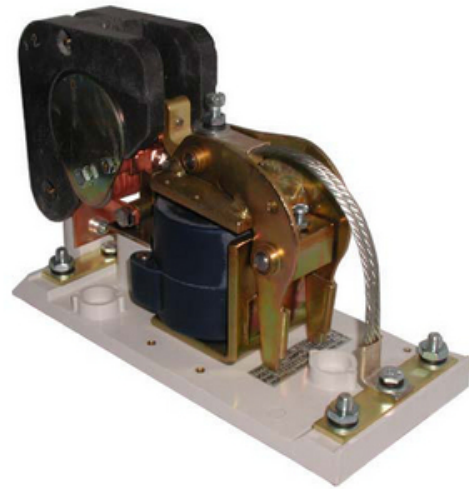

# HC59675011

By Hubbell Industrial Controls  
Catalog # [HC59675011](#)

NEMA rated AC Clapper Style Magnetic Contactor

## General

Series	5110
Type	Clapper Style

## Electrical Ratings

Coil Voltage	115/125V DC
Current / Amperage Rating	300 A
Current Rating	300 A