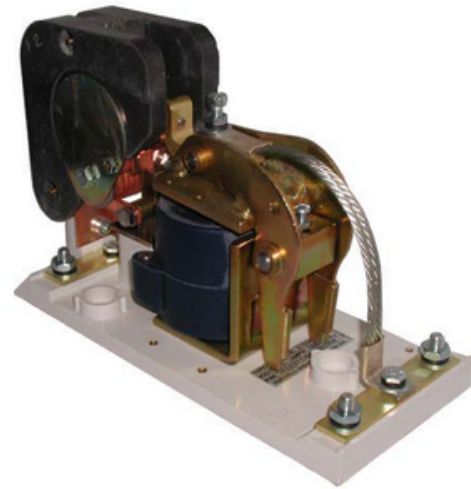

HC59675313 CONTACTOR TYPE 5110 300A AC 1P

By Hubbell Industrial Controls
Catalog # [HC59675313](#)

NEMA rated AC Clapper Style Magnetic Contactor

General

Series	5110
Type	Clapper Style

Electrical Ratings

Coil Voltage	57.6V DC
Current / Amperage Rating	300 A
Current Rating	300 A

Certifications and Compliance

Nema Rating	5
-------------	---

Product Assets

[Catalogs - 5110 NEMA Rated AC Contactors Catalog](#)
[Engineering Drawing - Repair Parts Size 5 NO AC Contactor \(59495\)](#)