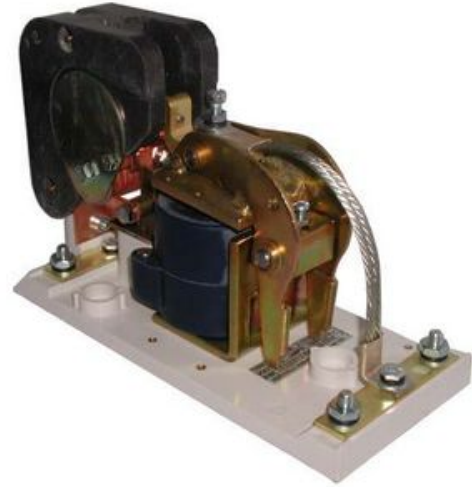

**HUBBELL**  
**Industrial Controls**

**HC59676413 5110 CONT 5A 400A**  
**1P 75VCOIL SPL CORE**

By Hubbell Industrial Controls (ICD)  
Catalog # [HC59676413](#)

NEMA rated AC Clapper Style Magnetic Contactor

**General**

Series 5110  
Type Clapper Style

**Electrical Ratings**

Coil Voltage 75V DC  
Current / Amperage Rating 400 A  
Current Rating 400 A

**Certifications And Compliance**

Nema Rating NEMA 5A

**Product Assets**