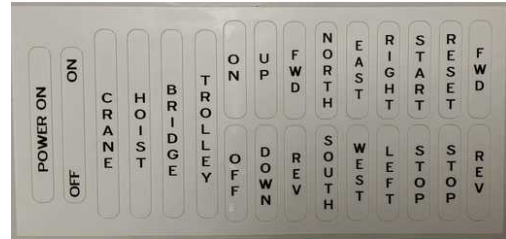

HC80318001 SWITCHES, CONTROLS, IND GRADE, PENDANT CONTROLS, PBM, ELK1, NAMEPLATES, ADHESIVE LABELS

By Hubbell Industrial Controls
Catalog # [HC80318001](#)

SWITCHES, CONTROLS, INDUSTRIAL GRADE, PENDANT
CONTROLS, PBM, ELK1, NAMEPLATES, ADHESIVE LABELS

General

Item Type	Labels
Series	2040-PBM

Product Assets

[Catalogs - 2040 Pushbuttons & Pendants Specifications](#)
[Catalogs - 2040 Pushbuttons & Pendants Price List](#)
[Catalogs - 2040 Pushbuttons & Pendants Catalog](#)