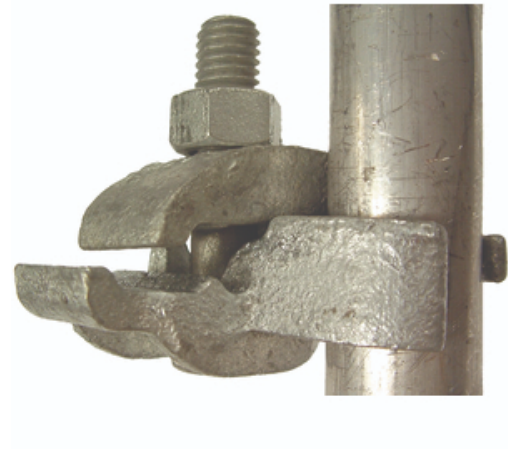

ECC200 - 2" Galvanized Steel, Edge Conduit Clamp

By Killark
Catalog # ECC200

2" Galvanized Steel, Edge Conduit Clamp.

Features

- One of three available styles that meet every installation need
- Heavy duty U-bolts, hex bolts and hex nuts
- Capable of supporting heavy loads

General

Application	
Catalog Number	ECC200
Color	Glossy gray Gris Brillant
EU RoHS Indicator	Contact Manufacturer
Finish Type	Galvanisé
Material	Steel
Type	
UPC	783936391281

Dimensions

Dimensions	5 in x 5 in x 0.1 in
Gross Weight with Packaging	1.66
Height	0.1 in
Hub Size	2"
Length	5 in
Width	5 in