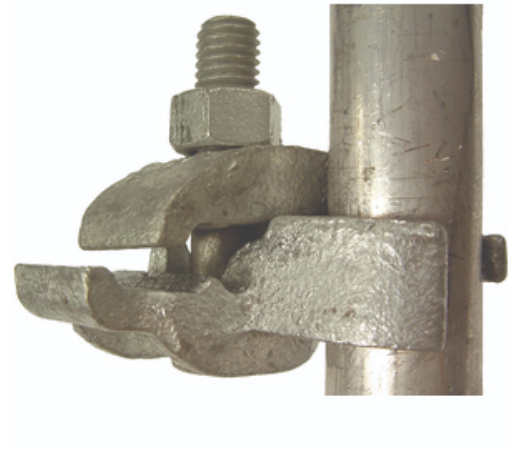

## ECC250 - 2-1/2" Galvanized Steel, Edge Conduit Clamp

By Killark  
Catalog # [ECC250](#)

2-1/2" Galvanized Steel, Edge Conduit Clamp.

### Features

- One of three available styles that meet every installation need
- Heavy duty U-bolts, hex bolts and hex nuts
- Capable of supporting heavy loads

### General

Application	
Catalog Number	ECC250
Color	Glossy gray Gris Brillant
EU RoHS Indicator	Contact Manufacturer
Finish Type	Galvanisé
Material	Steel
Type	
UPC	783936391298

### Dimensions

Dimensions	6 in x 5 in x 0.1 in
Gross Weight with Packaging	2.1
Height	0.1 in
Hub Size	2-1/2"
Length	6 in
Width	5 in