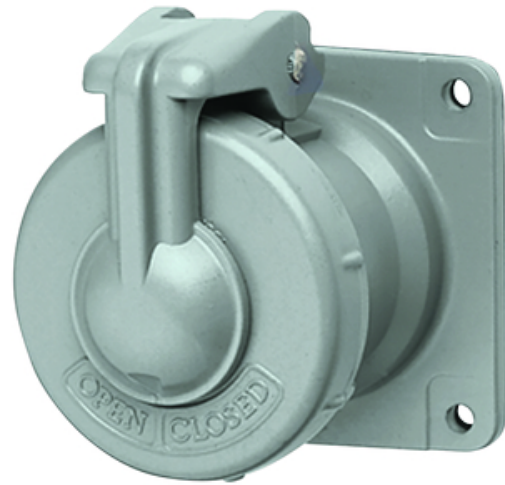

# Versamate Series 100A 3 Pole 4 Wire Receptacle Assembly - Reverse Service

By Killark  
Catalog # [VR1042-S39](#)

100A 3 Pole 4 Wire Receptacle Assembly - Reverse Service.

## Features

- Patented “Breech-Lock” cap serves as both flip lid and screw cover.
- Patented notch in cap arm holds cap open for easy plug insertion or maintenance.
- Type 4X rating when inserted into VersaMate receptacle and locking ring is tightened.
- Patented pin design uses slotted spring clip which avoids excessive wear while providing continuous electrical pin to sleeve contact.
- “Increased Safety” type box terminals with gripper ribs securely clamp around conductors.
- Boxes come with a green grounding screw.

## General

Finish Type	Finition époxy/polyester en poudre cuite
Material	Body-Copper-free aluminum; Contacts-Brass; Spring tensioner-Patented beryllium copper; External screws-316 stainless steel
Series	VersaMate
Style	Style II
Type	<ul style="list-style-type: none"><li>• Pin &amp; Sleeve</li><li>• Pin &amp; Sleeve</li></ul>
UPC	783936376103

## Dimensions

Dimensions	5.37 in x 4.25 in x 4.75 in
Height	4.75 in
Length	5.37 in
Width	4.25 in