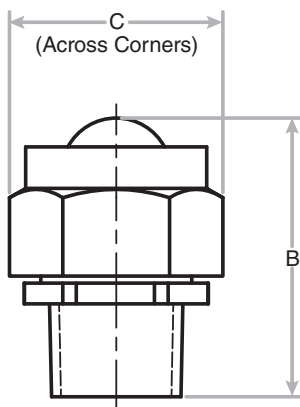

#### Materials

- **Body – Nut:** Steel or copper free aluminum
- **Screen:** Stainless steel

CATALOG NUMBER		
ENTRY SIZE	ZINC PLATED STEEL	ALUMINUM
1/2"	KD1	KD1SA
3/4"	KD2	KD2SA

Aluminum

Steel

	A	B	C	D	NPT
KD1SA	1.13	1.7	N/A	N/A	1/2"
KD2SA	1.13	1.7	N/A	N/A	3/4"
KD1	N/A	1.7	1.29	1.11	1/2"
KD2	N/A	1.7	1.29	1.11	3/4"