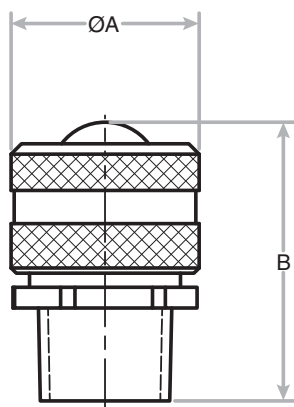

#### Materials

- **Body – Nut:** Steel or copper free aluminum
- **Screen:** Stainless steel

CATALOG NUMBER		
ENTRY SIZE	ZINC PLATED STEEL	ALUMINUM
1/2"	KD1	KD1SA
3/4"	KD2	KD2SA

Aluminum

Steel

	A	B	C	D	NPT
KD1SA	1.13	1.7	N/A	N/A	1/2"
KD2SA	1.13	1.7	N/A	N/A	3/4"
KD1	N/A	1.7	1.29	1.11	1/2"
KD2	N/A	1.7	1.29	1.11	3/4"