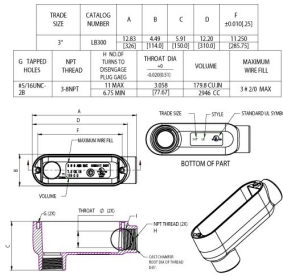

COMBO (RIGID/IMC OR EMT) BODIES AND ASSEMBLIES

Threaded Conduit Fittings: LB Body Only 3" Rigid LB Type Body

C13.1

Catalog #: LB300

APPLICATIONS

For use with threaded Rigid/IMC conduit, for pulling access or to split a run into multiple directions.
N/A

PRODUCT FEATURES

- Durable die cast aluminum construction
- Premium powder coat finish
- Combination head screw

CULUS

Listed

NEMA

NEMA 3R Rated

NEC

2014 NEC Compliant

GENERAL PRODUCT INFORMATION

Trade Size: 3"
Description Table: 3" Rigid LB Type Body

PACKAGING

Package Type: Carton
 Std. Pkg.: -
 Ship Carton Qty.: 1
 Product UPC-A Labeled: Yes
 Weight (Lbs. Per/C): 306
 Ship Carton Length (in.): 13.98
 Ship Carton Width (in.): 5.59
 Ship Carton Height (in.): 6.69
 Ctn Weight (Lbs.): 3.59
 Pallet Qty: 120
 UPC Number: 050169816776
 I2of5: 50050169816771