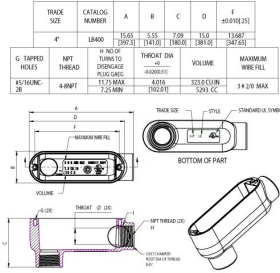

## COMBO (RIGID/IMC OR EMT) BODIES AND ASSEMBLIES

### Threaded Conduit Fittings: LB Body Only 4" Rigid LB Type Body

C13.1

Catalog #: LB400

#### APPLICATIONS

For use with threaded Rigid/IMC conduit, for pulling access or to split a run into multiple directions.  
N/A

#### GENERAL PRODUCT INFORMATION

Trade Size: 4"  
Description Table: 4" Rigid LB Type Body