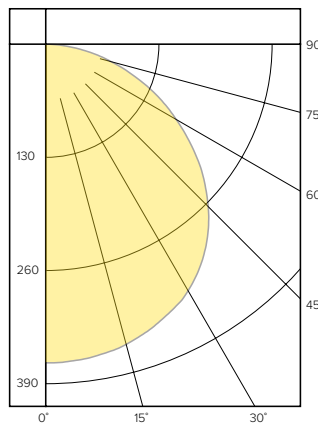

Zone	Lumens	% Luminaire
0-40	324	43.1
0-60	585	77.7
0-90	753	100.0
0-180	753	100.0

POLAR GRAPH

CANDELA DISTRIBUTION

Degree	Candela
0	243
5	242
15	237
25	226
35	208
45	178
55	138
65	95
75	53
85	15
90	0

LUMINANCE DATA*

Vertical Angle	Average
45°	27716
55°	26516
65°	24877
75°	22480
85°	18739

*Candela/Square Meter

LBSE-6SQD-30K8-WH

LUMINAIRE DATA

Test No.	R20.00831-01
Description	6" Downlight, 3000K, 80 CRI
Delivered Lumens	1049
Watts	13.0W
Efficacy	81
Mounting	Surface
Spacing Criterion	1.3

ZONAL LUMEN SUMMARY

Zone	Lumens	% Luminaire
0-40	454	43.3
0-60	816	77.8
0-90	1049	100.0
0-180	1049	100.0

POLAR GRAPH

CANDELA DISTRIBUTION

Degree	Candela
0	342
5	341
15	334
25	317
35	390
45	247
55	192
65	133
75	73
85	21
90	0