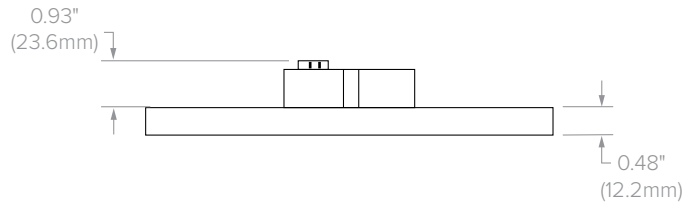

- LBSES-C-12** Extension Cable, LBSE/LBSES, 12"
- LBSES-C-24** Extension Cable, LBSE/LBSES, 24"

LBSE-SQD

EDGE-LIT SQUARE FIXED CCT DIRECT J-BOX MOUNT DOWNLIGHT

PERFORMANCE DATA TABLE

Nominal Aperture	Nominal Lumens	Cat #	CCT	CRI	Delivered Lumens	Watts	LPW
4"	750	LBSE-4SQD-30K8-WH	3000K	80	753	10.1	75
		LBSE-4SQD-35K8-WH	3500K		813	10.1	81
6"	1100	LBSE-6SQD-30K8-WH	3000K	80	1048	13.0	81
		LBSE-6SQD-35K8-WH	3500K		1133	13.0	87
8"	1750	LBSE-8SQD-30K8-WH	3000K	80	1669	20.0	83
		LBSE-8SQD-35K8-WH	3500K		1804	20.0	90

DIMENSIONS

Dimensional Data	
Aperture (Cat logic)	"A"
4" (4SQD)	4.61" SQ (117.1mm)
6" (6SQD)	6.00" SQ (152.4mm)
8" (8SQD)	8.00" SQ (203.2mm)

LBSE-SQD

EDGE-LIT SQUARE FIXED CCT DIRECT J-BOX MOUNT DOWNLIGHT