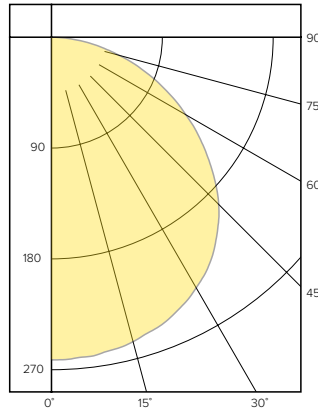

DIMENSIONS

Dimensional Data	
Aperture (Cat logic)	"A"
4" (4SQD)	4.61" SQ (117.1mm)
6" (6SQD)	6.00" SQ (152.4mm)
8" (8SQD)	8.00" SQ (203.2mm)

LBSE-SQD

EDGE-LIT SQUARE FIXED CCT DIRECT J-BOX MOUNT DOWNLIGHT

PHOTOMETRY

LBSE-4SQD-30K8-WH

LUMINAIRE DATA

Test No.	R20.00830-01
Description	4" Downlight, 3000K, 80 CRI
Delivered Lumens	753
Watts	10.1W
Efficacy	75
Mounting	Surface
Spacing Criterion	1.3

ZONAL LUMEN SUMMARY

Zone	Lumens	% Luminaire
0-40	324	43.1
0-60	585	77.7
0-90	753	100.0
0-180	753	100.0

POLAR GRAPH

CANDELA DISTRIBUTION

Degree	Candela
0	243
5	242
15	237
25	226
35	208
45	178
55	138
65	95
75	53
85	15
90	0

LUMINANCE DATA*

Vertical Angle	Average
45°	27716
55°	26516
65°	24877
75°	22480
85°	18739

*Candela/Square Meter

LBSE-6SQD-30K8-WH

LUMINAIRE DATA

Test No.	R20.00831-01
Description	6" Downlight, 3000K, 80 CRI
Delivered Lumens	1049
Watts	13.0W
Efficacy	81
Mounting	Surface
Spacing Criterion	1.3