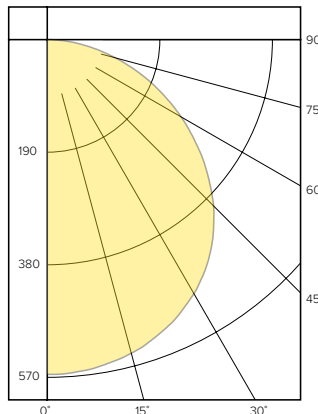

Vertical Angle	Average
45°	27716
55°	26516
65°	24877
75°	22480
85°	18739

*Candela/Square Meter

LBSE-6SQD-30K8-WH

LUMINAIRE DATA

Test No.	R20.00831-01
Description	6" Downlight, 3000K, 80 CRI
Delivered Lumens	1049
Watts	13.0W
Efficacy	81
Mounting	Surface
Spacing Criterion	1.3

ZONAL LUMEN SUMMARY

Zone	Lumens	% Luminaire
0-40	454	43.3
0-60	816	77.8
0-90	1049	100.0
0-180	1049	100.0

POLAR GRAPH

CANDELA DISTRIBUTION

Degree	Candela
0	342
5	341
15	334
25	317
35	390
45	247
55	192
65	133
75	73
85	21
90	0

LUMINANCE DATA*

Vertical Angle	Average
45°	21628
55°	20705
65°	19465
75°	17458
85°	14623

*Candela/Square Meter

LBSE-8SQD-30K8-WH

LUMINAIRE DATA

Test No.	R20.00833-01
Description	8" Downlight, 3000K, 80 CRI
Delivered Lumens	1669
Watts	20W
Efficacy	83
Mounting	Surface
Spacing Criterion	1.3

ZONAL LUMEN SUMMARY

Zone	Lumens	% Luminaire
0-40	727	43.7
0-60	1298	77.9
0-90	1616	100.0
0-180	1669	100.0

POLAR GRAPH

CANDELA DISTRIBUTION

Degree	Candela
0	556
5	554
15	539
25	509
35	460
45	390
55	302
65	209
75	118
85	35
90	0