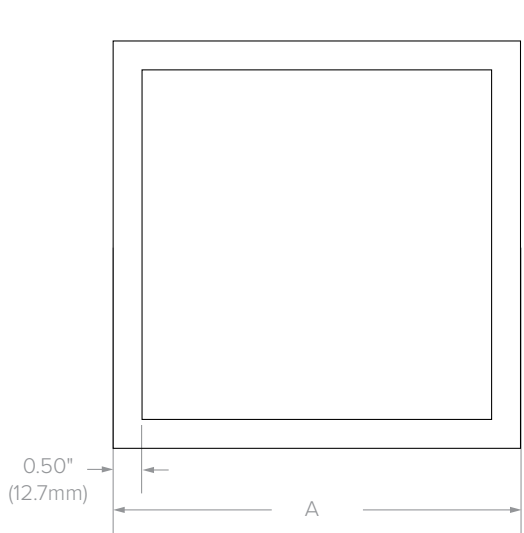

DIMENSIONS

Dimensional Data	
Aperture (Cat logic)	"A"
4" (4SQD)	4.61" SQ (117.1mm)
6" (6SQD)	6.00" SQ (152.4mm)
8" (8SQD)	8.00" SQ (203.2mm)

LBSE-SQD

EDGE-LIT SQUARE FIXED CCT DIRECT J-BOX MOUNT DOWNLIGHT