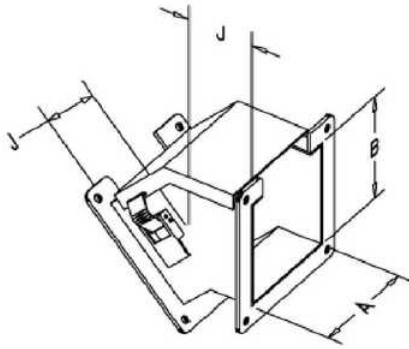

LJWL452C

by Wiegmann
Catalog ID: LJWL452C

Prop65_Cancer&Reproductive

N1 Lay-In 45 Degree Elbow Outside 2.5X2.5 Carbon Steel - Gray

Designed to protect electrical wiring from dirt, dust, oil and water. All straight sections and fittings feature an open-top design for easy lay-in of wiring. No pulling through of wires and cables is required with this design. A complete selection of straight sections and fittings are offered in five sizes.

- Carbon steel 45 degrees elbow outside-opening fitting.

* Representative image

Product Details

General

Accessory Type	Elbow
Application	For use with LJW Series lay-in wireway.
Color	Ansi-61 Gray Smooth
Finish Type	Polyester Powder
Fitting Type	45 Degree Outside
Knockouts	No
Listings	UL, CSA
Material	Steel, Carbon
Type	Fitting
UPC	786725327041

Dimensions

Actual Depth	7.125 in
Actual Height	7.500 in
Actual Length	7.125 in
Actual Width	4.250 in
Depth	7 in
Height	8 in
Weight	2 lb
Width	4 in

Certifications and Compliance

Certified Listed	<ul style="list-style-type: none">• UL• CSA
Nema Rating	1
UL Listed	Yes