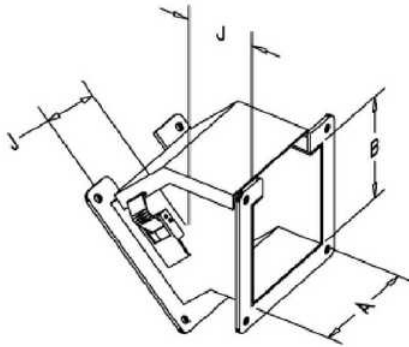

LJWL458C

by Wiegmann
Catalog ID: LJWL458C

Prop65_Cancer&Reproductive

N1 Lay-In 45 Degree Elbow Outside 8X8 Carbon Steel - Gray

Designed to protect electrical wiring from dirt, dust, oil and water. All straight sections and fittings feature an open-top design for easy lay-in of wiring. No pulling through of wires and cables is required with this design. A complete selection of straight sections and fittings are offered in five sizes.

- Carbon steel 45 degrees elbow outside-opening fitting.

* Representative image

Product Details

General

Accessory Type	Elbow
Application	For use with LJW Series lay-in wireway.
Color	Ansi-61 Gray Smooth
Finish Type	Polyester Powder
Fitting Type	45 Degree Outside
Knockouts	No
Listings	UL, CSA
Material	Steel, Carbon
Type	Fitting
UPC	786725329366

Dimensions

Actual Length	15.000 in
Depth	15 in
Height	9 in
Weight	9 lb
Width	15 in

Certifications and Compliance

Certified Listed	<ul style="list-style-type: none"> • UL • CSA
------------------	---

Nema Rating	1
UL Listed	Yes