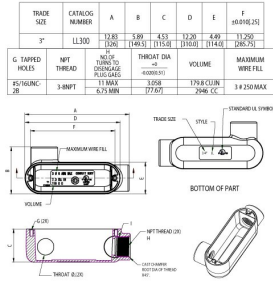

COMBO (RIGID/IMC OR EMT) BODIES AND ASSEMBLIES

Threaded Conduit Fittings: LL Body Only
3" Rigid LL Type Body

C13.1

Catalog #: LL300

APPLICATIONS

For use with threaded Rigid/IMC conduit, for pulling access or to split a run into multiple directions.
 N/A

PRODUCT FEATURES

- Durable die cast aluminum construction
- Premium powder coat finish
- Combination head screw

CULUS

Listed

NEMA

NEMA 3R Rated

NEC

2014 NEC Compliant

GENERAL PRODUCT INFORMATION

Trade Size: 3"
 Description Table: 3" Rigid LL Type Body

PACKAGING

Package Type: Carton
 Std. Pkg.: -
 Ship Carton Qty.: 1
 Product UPC-A Labeled: Yes
 Weight (Lbs. Per/C): 321
 Ship Carton Length (in.): 13.98
 Ship Carton Width (in.): 5.59
 Ship Carton Height (in.): 6.69
 Ctn Weight (Lbs.): 3.75
 Pallet Qty: 120
 UPC Number: 050169816875
 I2of5: 50050169816870