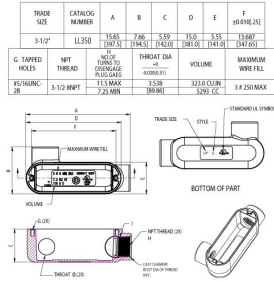

**COMBO (RIGID/IMC OR EMT) BODIES AND ASSEMBLIES**

**Threaded Conduit Fittings: LL Body Only  
3-1/2" Rigid LL Type Body**

**C13.1**

Catalog #: LL350

**APPLICATIONS**

For use with threaded Rigid/IMC conduit, for pulling access or to split a run into multiple directions.  
N/A

**PRODUCT FEATURES**

- Durable die cast aluminum construction
- Premium powder coat finish
- Combination head screw

**CULUS**

Listed

**NEMA**

NEMA 3R Rated

**NEC**

2014 NEC Compliant

**GENERAL PRODUCT INFORMATION**

Trade Size: 3-1/2"  
Description Table: 3-1/2" Rigid LL Type Body

**PACKAGING**

Package Type: Carton  
Std. Pkg.: -  
Ship Carton Qty.: 1  
Product UPC-A Labeled: Yes  
Weight (Lbs. Per/C): 623  
Ship Carton Length (in.): 16.93  
Ship Carton Width (in.): 8.07  
Ship Carton Height (in.): 6.69  
Ctn Weight (Lbs.): 7.06  
Pallet Qty: 60  
UPC Number: 050169816882  
I2of5: 50050169816887