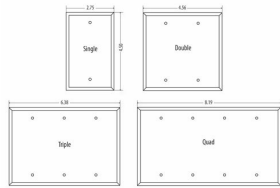

STANDARD - WHITE TEXTURED

**Standard Metal Wallplates: White Textured
5 in. Round (fits 3.25 in. box)**

E04

Catalog #: LPB3325

APPLICATIONS

Designed for use in home, commercial and industrial settings for enhanced durability and appearance.
N/A

GENERAL PRODUCT INFORMATION

Color: White Textured

PRODUCT MEASUREMENTS

Wt. Ea. (Lbs.): 0.222

PACKAGING

Package Type: Polybag
Std. Pkg.: 20
Product UPC-A Labeled: Yes
Weight (Lbs. Per/C): 22.20
Ship Carton Length (in.): 16.93
Ship Carton Width (in.): 11.42
Ship Carton Height (in.): 5.91
Ctn Weight (Lbs.): 35.50
Pallet Qty: 5600.00
UPC Number: 092326180764
I2of5: 50092326180769