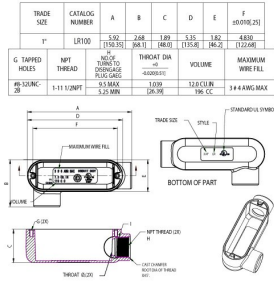

COMBO (RIGID/IMC OR EMT) BODIES AND ASSEMBLIES

Threaded Conduit Fittings: LR Body Only 1" Rigid LR Type Body

C13.1

Catalog #: LR0100

APPLICATIONS

For use with threaded Rigid/IMC conduit, for pulling access or to split a run into multiple directions.
N/A

PRODUCT FEATURES

- Durable die cast aluminum construction
- Premium powder coat finish
- Combination head screw

CULUS

Listed

NEMA

NEMA 3R Rated

NEC

2014 NEC Compliant

GENERAL PRODUCT INFORMATION

Trade Size: 1"
Description Table: 1" Rigid LR Type Body

PACKAGING

Package Type: Carton
 Std. Pkg.: 5
 Ship Carton Qty.: 25
 Product UPC-A Labeled: Yes
 Weight (Lbs. Per/C): 42
 Ship Carton Length (in.): 16.34
 Ship Carton Width (in.): 13.19
 Ship Carton Height (in.): 7.48
 Ctn Weight (Lbs.): 13.23
 Pallet Qty: 1000
 UPC Number: 050169816929
 I2of5: 50050169816924