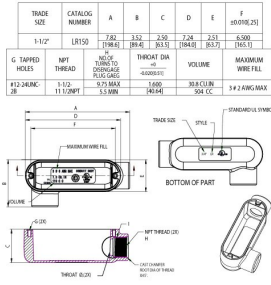

### Threaded Conduit Fittings: LR Body Only 1-1/2" Rigid LR Type Body

C13.1

Catalog #: LR150

#### APPLICATIONS

For use with threaded Rigid/IMC conduit, for pulling access or to split a run into multiple directions.  
N/A

#### GENERAL PRODUCT INFORMATION

Trade Size: 1-1/2"  
Description Table: 1-1/2" Rigid LR Type Body

#### PACKAGING

Package Type:	Carton
Std. Pkg.:	2
Ship Carton Qty.:	10
Product UPC-A Labeled:	Yes
Weight (Lbs. Per/C):	89
Ship Carton Length (in.):	21.65
Ship Carton Width (in.):	7.09
Ship Carton Height (in.):	9.65
Ctn Weight (Lbs.):	11.69
Pallet Qty:	480
UPC Number:	050169816943
I2of5:	50050169816948