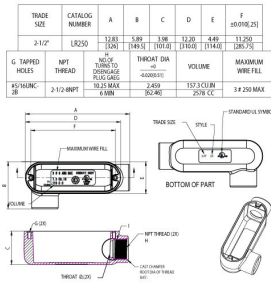

COMBO (RIGID/IMC OR EMT) BODIES AND ASSEMBLIES

Threaded Conduit Fittings: LR Body Only 2-1/2" Rigid LR Type Body

C13.1

Catalog #: LR250

APPLICATIONS

For use with threaded Rigid/IMC conduit, for pulling access or to split a run into multiple directions.
N/A

PRODUCT FEATURES

- Durable die cast aluminum construction
- Premium powder coat finish
- Combination head screw

CULUS

Listed

NEMA

NEMA 3R Rated

NEC

2014 NEC Compliant

GENERAL PRODUCT INFORMATION

Trade Size: 2-1/2"
 Description Table: 2-1/2" Rigid LR Type Body

PACKAGING

Package Type: Carton
 Std. Pkg.: -
 Ship Carton Qty.: 1
 Product UPC-A Labeled: Yes
 Weight (Lbs. Per/C): 284
 Ship Carton Length (in.): 13.98
 Ship Carton Width (in.): 5.59
 Ship Carton Height (in.): 6.69
 Ctn Weight (Lbs.): 3.44
 Pallet Qty: 120
 UPC Number: 050169816967
 I2of5: 50050169816962