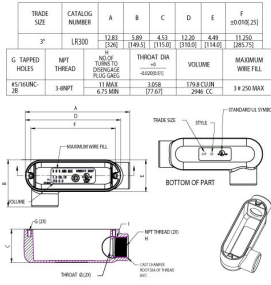

COMBO (RIGID/IMC OR EMT) BODIES AND ASSEMBLIES

Threaded Conduit Fittings: LR Body Only 3" Rigid LR Type Body

C13.1

Catalog #: LR300

APPLICATIONS

For use with threaded Rigid/IMC conduit, for pulling access or to split a run into multiple directions.
N/A

PRODUCT FEATURES

- Durable die cast aluminum construction
- Premium powder coat finish
- Combination head screw

CULUS

Listed

NEMA

NEMA 3R Rated

NEC

2014 NEC Compliant

GENERAL PRODUCT INFORMATION

Trade Size: 3"
Description Table: 3" Rigid LR Type Body

PACKAGING

Package Type: Carton
 Std. Pkg.: -
 Ship Carton Qty.: 1
 Product UPC-A Labeled: Yes
 Weight (Lbs. Per/C): 312
 Ship Carton Length (in.): 13.98
 Ship Carton Width (in.): 5.59
 Ship Carton Height (in.): 6.69
 Ctn Weight (Lbs.): 3.75
 Pallet Qty: 120
 UPC Number: 050169816974
 I2of5: 50050169816979