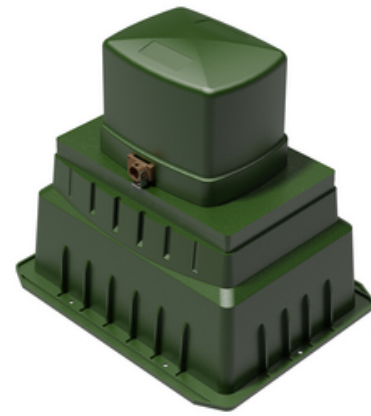

# HUBBELL

### AN20, Secondary Pedestal Assembly, HDPE

By Pencil  
Catalog # [AN20LDXBL30](#)

AN20, Secondary Pedestal Assembly, HDPE Plastic, PenCell Green, Adapter, 12" Low Profile Top, Penta-Bolt Locking, 350MCM Connectors (3)

#### Features

- Meets requirements of typical Electric and Communications applications
- Made of high density polyethylene structural foam
- Various domes (Covers) available
- Non-Ferrous hardware, including captive securing bolt
- excellent environmental resistance
- available with or without connectors