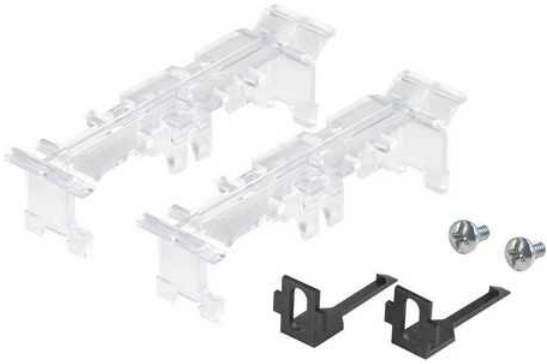

PL112802

by Acme Electric
 Catalog ID: PL112802

Primary Fuse Block (10 Pack)

Product Details

General

Material	Plastic
UPC	047503006375

Dimensions

Height	6.11 in
Length	6.3 in
Width	6.75 in