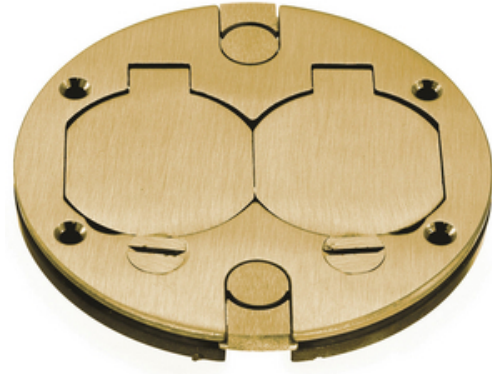

Brass Replacement Cover

By Hubbell Premise Wiring
Catalog # [BRS2RCA](#)

In-Floor Delivery Systems, Accessories, All Brass Replacement Cover

Features

- Replacement Cover for FRFBRS2A
- All Brass Construction
- Carpet Flange Not Included

General

| | |
|------------------------------|---|
| EU RoHS Indicator | No |
| Finish Type | Brass |
| Item Type | 3" Fire-Rated Poke Through Component |
| Knockouts | Duplex Flip Covers and (2) 1/2" Diameter Holes for Low Voltage Wiring |
| Material - Mounting Hardware | Mounting Hardware Included |
| Number Of Outlets | (1) Duplex Opening and (2) 1/2" Diameter Holes for Low Voltage Wiring |
| Style | Replacement Covers |
| UPC | 783585493039 |

Product Assets

[Customer Notices - Prop 65 Notice](#)

Related Products

[FRFBRS2A - Flush Duplex Series, Flush Service Fitting, Brass](#)
[PT7FSDBRS2A - Complete Unit With 20A Duplex, \(2\) 1/2" Diameter Holes for Low Voltage Wiring, Brass Finish](#)
[PT7FSDBRS3A - Complete Unit With 20A Duplex, \(2\) 1/2" Diameter Holes for Low Voltage Wiring, Black/Brass Finish](#)
[PT7IGFSDBRSA - Complete Unit With 20A IG Duplex, \(2\) 1/2" Diameter Holes for Low Voltage Wiring, Brass Finish](#)