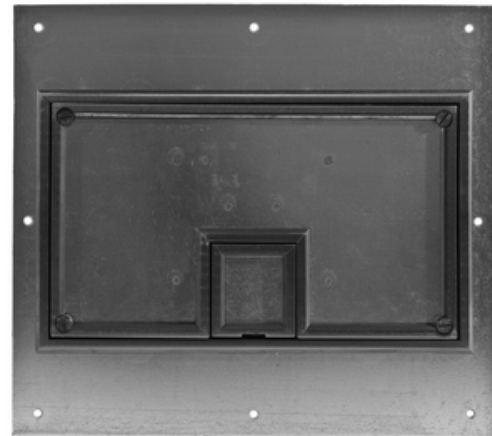

# CFB11G Rectangular Series Box, Surface Cover Assembly, 1/4" Black Beveled Edging for Carpet

By Hubbell Premise Wiring  
Catalog # [CFB11CVRBLK](#)

Concrete Concrete, Access, Wood Floorboxes, Recessed, CFB11G Rectangular Series Box, Surface Cover Assembly, 1/4" Black Beveled Edging for Carpet

## Features

- CFB11G Series Flange and Cover
- 1/4" Beveled Edging for Carpet
- Large Cable Egress Door

## General

Application - For Use On	Concrete
Color	Black Flange
Construction	Folded
Construction Material - Main	Steel
EU RoHS Indicator	Contact Manufacturer
Material	Composite
Mounting Method	Mounts to Box
Mounting Type	(8) Screw Mount
Series	Recessed Rectangular - CFB Series
Size	Standard Sized Product
Sub Brand	Concrete Floor Boxes
Type	Recessed Floor Box Cover
UPC	783585544236

## Dimensions

Length	7.56 in
Width	12.56 in