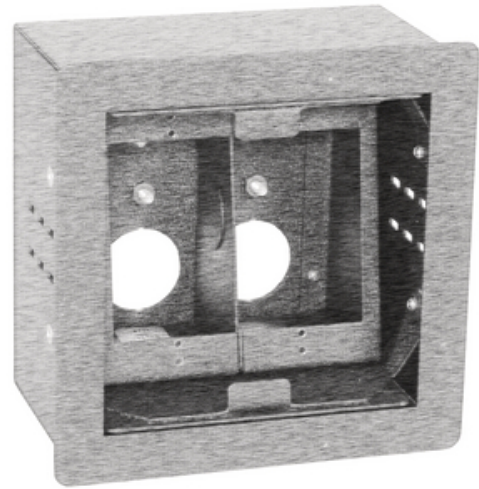

Hubbell Premise Wiring

Furniture Delivery Systems, SHADOW Series Box, 2 Gang Brushed Stainless Steel

By Hubbell Premise Wiring
Catalog # [HBLSHA2BSS](#)

Furniture Delivery Systems, SHADOW Series Box, 2 Gang
Brushed Stainless Steel

General

Application - For Use On	Flush - Square
Color	Stainless
Construction	Fabricated
EU RoHS Indicator	No
Item Type	Shadow- Flush Mount
Material - Mounting Hardware	Screw Mounting
Series	Connectivity Boxes
Size	2-Gang
Type	Boxes
UPC	783585809960

Dimensions

Display Size	2-Gang
--------------	--------

Conductor Related

Cable Entry	Knock Outs
-------------	------------

Product Assets

A proud member of the Hubbell Family.

©2023 Hubbell Incorporated. All rights reserved.
PREM-HBLSHA2BSS-SPEC-EN | REV 7/2023