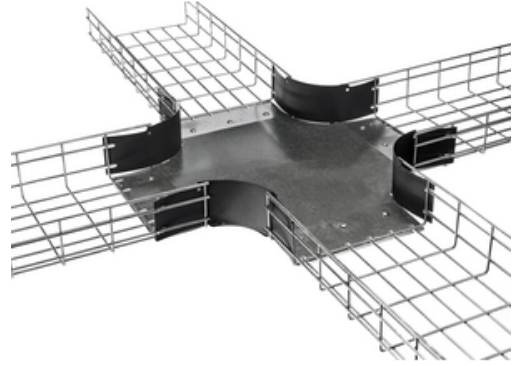

Hubbell Premise Wiring

Wire Basket Tray, Preformed Radius, Internal Elbow 2" High X 18" Wide, Pre-Galvanized

By Hubbell Premise Wiring
Catalog # [HBT10218](#)

Wire Basket Tray, Preformed Radius, Internal Elbow 2" High X 18" Wide, Pre-Galvanized

General

EU RoHS Indicator
Type
UPC

Contact Manufacturer
Intersections
783585483696

Dimensions

Width 18 in

Product Assets

[Catalog Page - PREM M9 Catalog Page](#)
[Catalogs - HPW CATALOG_2023_FULL](#)
[Literature - Wiring_WLBD030](#)