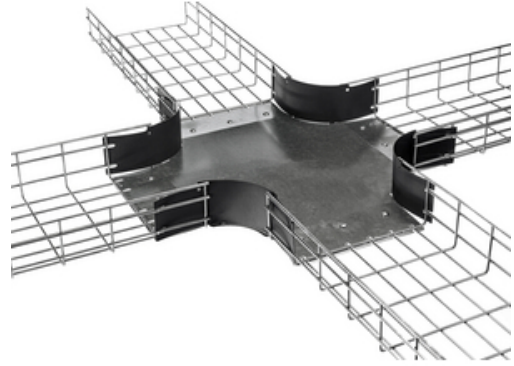

Hubbell Premise Wiring

Wire Basket Tray, Preformed Radius, Internal Elbow 4" High X 4" Wide, Pre-Galvanized

By Hubbell Premise Wiring
Catalog # [HBTI0404](#)

Wire Basket Tray, Preformed Radius, Internal Elbow 4" High X 4" Wide, Pre-Galvanized

General

EU RoHS Indicator	Contact Manufacturer
Sub Brand	Wire Basket Tray
Type	Intersections
UPC	783585533032

Dimensions

Dimensions	2 in x 4 in x 8 in
Height	8 in
Length	2 in
Width	4 in

Product Assets

[Catalog Page - PREM M9 Catalog Page](#)
[Catalogs - HPW CATALOG_2023_FULL](#)
[Literature - Wiring_WLBD030](#)