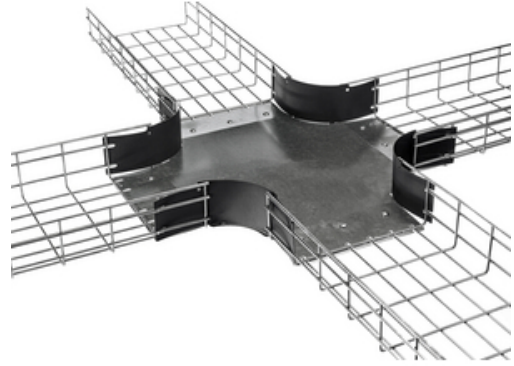

Hubbell Premise Wiring

Wire Basket Tray, Preformed Radius Internal Elbow, 6" High X 18" Wide, Pre-Galvanized

By Hubbell Premise Wiring
Catalog # [HBT10618](#)

Wire Basket Tray, Preformed Radius Internal Elbow, 6" High X
18" Wide, Pre-Galvanized

General

EU RoHS Indicator
Type
UPC

Contact Manufacturer
Intersections
783585488486

Dimensions

Width 18 in

Product Assets

[Catalog Page - PREM M9 Catalog Page](#)
[Catalogs - HPW CATALOG_2023_FULL](#)
[Literature - Wiring_WLBD030](#)