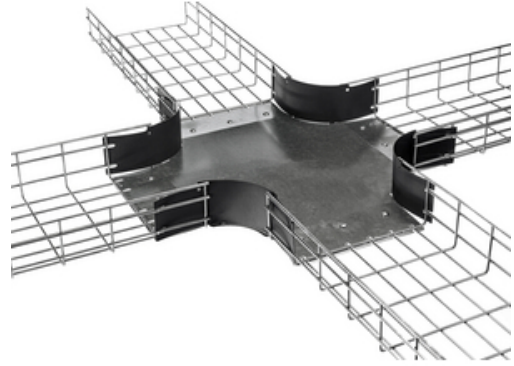

Hubbell Premise Wiring

Wire Basket Tray, Preformed Radius, Internal Elbow 6" High X 20" Wide, Pre-Galvanized

By Hubbell Premise Wiring
Catalog # [HBT10620](#)

Wire Basket Tray, Preformed Radius, Internal Elbow 6" High X 20" Wide, Pre-Galvanized

General

EU RoHS Indicator
Type
UPC

Contact Manufacturer
Intersections
783585482163

Dimensions

Width 20 in

Product Assets

[Catalog Page - PREM M9 Catalog Page](#)
[Catalogs - HPW CATALOG_2023_FULL](#)
[Literature - Wiring_WLBD030](#)