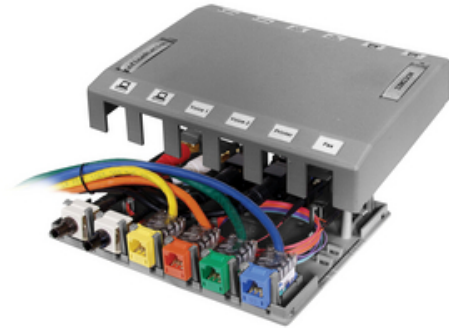

HUBBELL

Premise Wiring

iStation Surface Mount Box, 12-Port

By Hubbell Premise Wiring
Catalog # [HSB12GY](#)

iStation Surface Mount Box, 12-Port

General

Application	Surface Mount Connection Delivery
Application - For Use On	Use with Hubbell Keystone Connectivity
Catalog Number	HSB12GY
Color	Gray
Construction	Molded
Construction Material - Main	High-Impact Thermoplastic (UL 94V-0)
Cover Type	Snap-Fit and Screw
Material	High-Impact Thermoplastic (UL 94V-0)
Number Of Ports	12
Series	HSB
Style	Surface Mount
UPC	662620664248