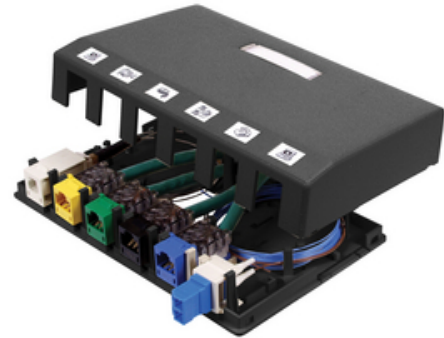

### iStation Surface Mount Box, 6-Port

By Hubbell Premise Wiring  
Catalog # [HSB6BK](#)

iStation Surface Mount Box, 6-Port

#### General

Application	Surface Mount Connection Delivery
Application - For Use On	Use with Hubbell Keystone Connectivity
Catalog Number	HSB6BK
Color	Black
Construction	Molded
Construction Material - Main	High-Impact Thermoplastic (UL 94V-0)
Cover Type	Snap-Fit and Screw
Material	High-Impact Thermoplastic (UL 94V-0)
Number Of Ports	6
Series	HSB
Style	Surface Mount
UPC	662620664170