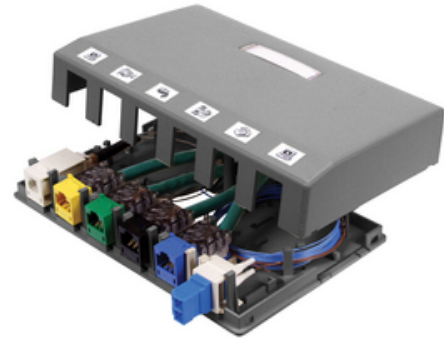

HUBBELL

Premise Wiring

iStation Surface Mount Box, 6-Port

By Hubbell Premise Wiring
Catalog # [HSB6GY](#)

iStation Surface Mount Box, 6-Port

General

Application	Surface Mount Connection Delivery
Application - For Use On	Use with Hubbell Keystone Connectivity
Catalog Number	HSB6GY
Color	Gray
Construction	Molded
Construction Material - Main	High-Impact Thermoplastic (UL 94V-0)
Cover Type	Snap-Fit and Screw
Material	High-Impact Thermoplastic (UL 94V-0)
Number Of Ports	6
Series	HSB
Style	Surface Mount
UPC	662620664194