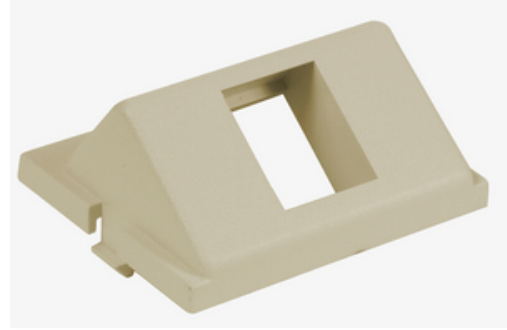

# Audio/Video Unloaded Module, Keystone, 1-Port, Angled, 1.5 Unit, Electric Ivory

By Hubbell Premise Wiring  
Catalog # [IM1KA15EI](#)

Audio/Video Unloaded Module, Keystone, 1-Port, Angled, 1.5 Unit, Electric Ivory

## General

Construction	Molded ABS
Cutout	iStation
EU RoHS Indicator	Yes
Item Type	iSTATION Module
Material	ABS (Acrylonitrile butance styrene - Thermoplastic polymer)
Material - Mounting Hardware	Snap
OEM Brand Name	Hubbell Premise Wiring
Orientation	Horizontal
Style	Angled
Type	Keystone Snap-Fit
UPC	662620827070

## Dimensions

Display Size 1.5-Unit