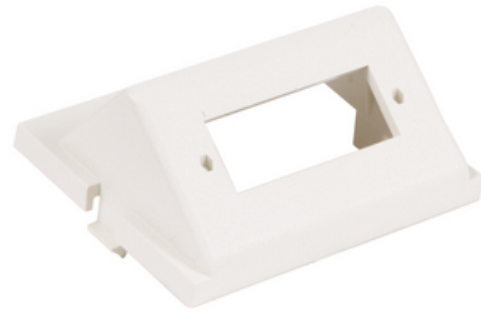

# Audio/Video Unloaded Module, SC Angled, 1 Duplex, 1.5 Unit, White

By Hubbell Premise Wiring  
Catalog # [IMISCA15W](#)

Audio/Video Unloaded Module, SC Angled, 1 Duplex, 1.5 Unit, White

## Application

SC/LC Duplex or LC Quadplex

## General

Construction	Molded ABS
Cutout	iStation
EU RoHS Indicator	Yes
Item Type	iSTATION Module
Material	ABS (Acrylonitrile butane styrene - Thermoplastic polymer)
Material - Mounting Hardware	Snap
OEM Brand Name	Hubbell Premise Wiring
Orientation	Horizontal
Style	SC Angled, Duplex
Type	Keystone Snap-Fit
UPC	662620827209

## Dimensions

Display Size 1.5-Unit