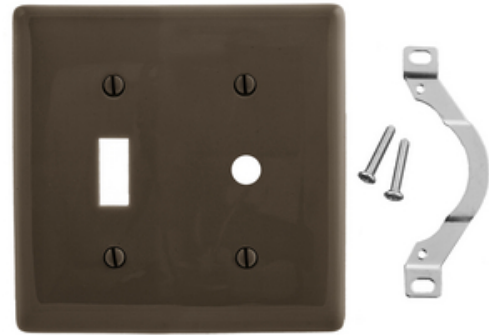

# Wallplates, Nylon, 2-Gang, 1) Toggle, 1) .406" Opening, Brown

By Hubbell Premise Wiring  
Catalog # NP112

Wallplates, Nylon, 2-Gang, 1) Toggle, 1) .406" Opening, Brown

### Features

- Reinforcement ribs for extra strength
- High-impact, self-extinguishing nylon material
- Captive screw feature holds mounting screw in place

### General

Color	<ul style="list-style-type: none"> <li>• Brown</li> <li>• Brun</li> </ul>
Construction	Molded
Cutout	1) Toggle, 1) .406" Hole
EU RoHS Indicator	Yes
Item Type	Screw Mount
Material	Nylon
Material - Mounting Hardware	Screw Mounting
Number of Gang(s)	2-Gang
Orientation	Vertical Mount
Size	Standard
Style	1-Toggle, 1-Telephone
Type	Combination
UPC	883778104770