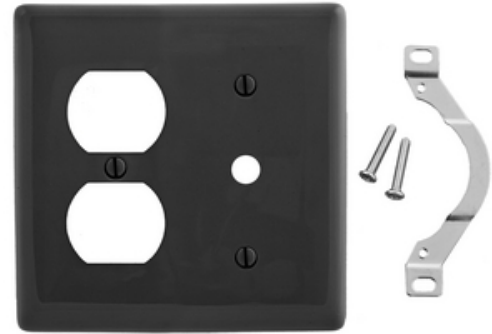

### Wallplates, Nylon, 2-Gang, 1) Duplex, 1).406" Opening, Black

By Hubbell Premise Wiring  
Catalog # [NP128BK](#)

Wallplates, Nylon, 2-Gang, 1) Duplex, 1).406" Opening, Black

#### Features

- Reinforcement ribs for extra strength
- High-impact, self-extinguishing nylon material
- Captive screw feature holds mounting screw in place

#### General

Application	Protection against contact of live terminals and wiring. Provides finished look to installation.
Color	Black
Construction	Molded
Cutout	1) Duplex, 1) .406" Hole
EU RoHS Indicator	Yes
Item Type	Screw Mount
Material	Nylon
Material - Mounting Hardware	Screw Mounting
Number of Gang(s)	2-Gang
Orientation	Vertical Mount
Size	Standard
Style	1-Duplex, 1-Telephone
Type	Combination
UPC	883778104886