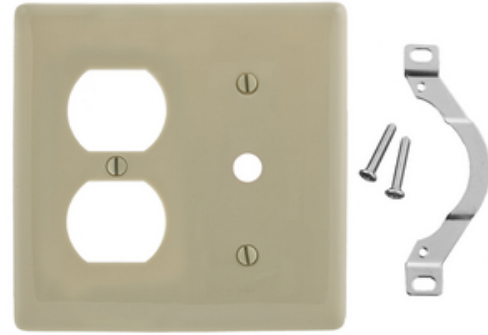

Wallplates and Box Covers, Wallplate, Nylon, 2-Gang, 1) Duplex 1) .406" Opening, Ivory

By Hubbell Premise Wiring
Catalog # [NP1281](#)

Double Wallplate, One Duplex One .406" Opening

Features

- Reinforcement ribs for extra strength
- High-impact, self-extinguishing nylon material
- Captive screw feature holds mounting screw in place

Application

Protection against contact of live terminals and wiring.
Provides finished look to installation.

General

Color	<ul style="list-style-type: none"> • Ivory • Ivoire
Construction	Molded
Cutout	1) Duplex, 1) .406" Hole
EU RoHS Indicator	Yes
Item Type	Screw Mount
Material	Nylon
Material - Mounting Hardware	Screw Mounting
Number of Gang(s)	2-Gang
Orientation	Vertical Mount
Size	Standard
Style	1-Duplex, 1-Telephone
Type	Combination
UPC	883778104862