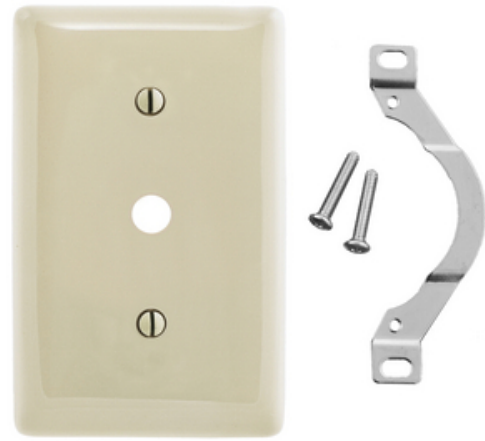

# Wallplates, Nylon, 1-Gang, 1) .406" Opening, Almond

By Hubbell Premise Wiring  
Catalog # [NP12AL](#)

WALLPLATE, 1-G, .406" OPNG, STRP MT, AL

### Features

- Reinforcement ribs for extra strength
- High-impact, self-extinguishing nylon material
- Captive screw feature holds mounting screw in place

### Application

Protection against contact of live terminals and wiring.  
Provides finished look to installation.

### General

Color	<ul style="list-style-type: none"> <li>• Almond</li> <li>• Amande</li> </ul>
Construction	Molded
Cutout	1) .406" Hole- Telephone Opening, Strap Mounted
EU RoHS Indicator	Yes
Item Type	Screw Mount
Material	Nylon
Material - Mounting Hardware	Screw Mounting
Number of Gang(s)	1-Gang
Orientation	Vertical Mount
Size	Standard
Style	1-Telephone/Coaxial
Type	Telephone/Coaxial
UPC	883778103964