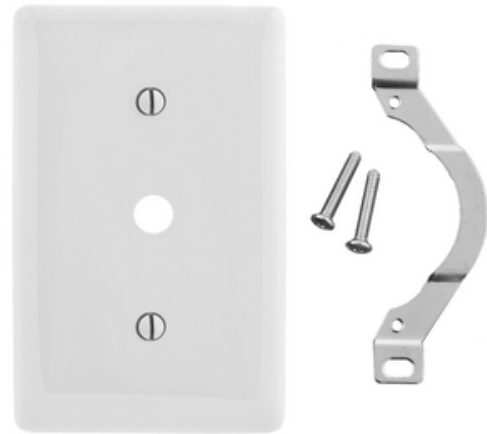

Wallplates and Box Covers, Wallplate, Nylon, 1-Gang, .406" Opening, Strap Mount, Light Almond

By Hubbell Premise Wiring
Catalog # [NP12W](#)

1-Gang Wallplate, .406" Opening, Strap Mount

Features

- Reinforcement ribs for extra strength
- High-impact, self-extinguishing nylon material
- Captive screw feature holds mounting screw in place

Application

Protection against contact of live terminals and wiring.
Provides finished look to installation.

General

Color	<ul style="list-style-type: none">• White• Blanc
Construction	Molded
Cutout	1) .406" Hole- Telephone Opening, Strap Mounted
EU RoHS Indicator	Yes
Item Type	Screw Mount
Material	Nylon
Material - Mounting Hardware	Screw Mounting
Number of Gang(s)	1-Gang
Orientation	Vertical Mount
Size	Standard
Style	1-Telephone/Coaxial
Type	Telephone/Coaxial
UPC	883778103933