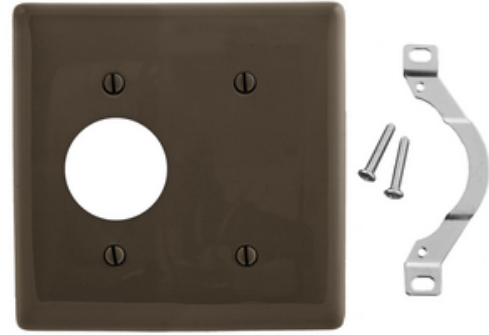

Wallplates, Nylon, 2-Gang, 1) 1.40" Opening, 1) Blank, Brown

By Hubbell Premise Wiring
Catalog # [NP147](#)

Wallplates, Nylon, 2-Gang, 1) 1.40" Opening, 1) Blank, Brown

Features

- Reinforcement ribs for extra strength
- High-impact, self-extinguishing nylon material
- Captive screw feature holds mounting screw in place

Application

Protection against contact of live terminals and wiring.
Provides finished look to installation.

General

Color	<ul style="list-style-type: none">• Brown• Brun
Construction	Molded
Cutout	1) .406" Hole, 1) Strap Mount Blank
EU RoHS Indicator	Yes
Item Type	Screw Mount
Material	Nylon
Material - Mounting Hardware	Screw Mounting
Number of Gang(s)	2-Gang
Orientation	Vertical Mount
Size	Standard
Style	1-Single Receptacle
Type	Combination
UPC	883778105098