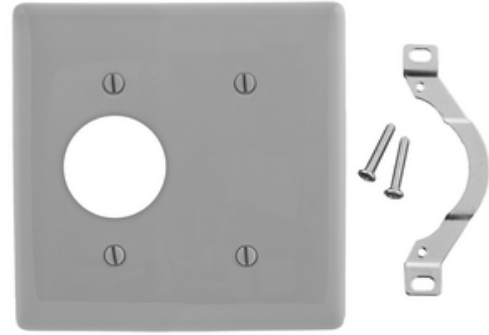

## Wallplates, Nylon, 2-Gang, 1) 1.40" Opening, 1) Blank, Gray

By Hubbell Premise Wiring  
Catalog # [NP147GY](#)

Wallplates, Nylon, 2-Gang, 1) 1.40" Opening, 1) Blank, Gray

### Features

- Reinforcement ribs for extra strength
- High-impact, self-extinguishing nylon material
- Captive screw feature holds mounting screw in place

### General

Color	<ul style="list-style-type: none"><li>• Gray</li><li>• Gris</li></ul>
Construction	Molded
Cutout	1) .406" Hole, 1) Strap Mount Blank
EU RoHS Indicator	Yes
Item Type	Screw Mount
Material	Nylon
Material - Mounting Hardware	Screw Mounting
Number of Gang(s)	2-Gang
Orientation	Vertical Mount
Size	Standard
Style	1-Single Receptacle
Type	Combination
UPC	883778105111