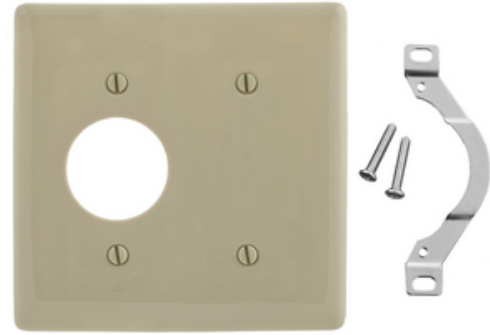

# Wallplates and Box Covers, Wallplate, Nylon, 2-Gang, 1) 1.40" Opening 1) Blank, Ivory

By Hubbell Premise Wiring  
Catalog # [NP1471](#)

Double Wallplate, One 1.40" Opening One Blank

## Features

- Reinforcement ribs for extra strength
- High-impact, self-extinguishing nylon material
- Captive screw feature holds mounting screw in place

## General

Color	<ul style="list-style-type: none"> <li>• Ivory</li> <li>• Ivoire</li> </ul>
Construction	Molded
Cutout	1) .406" Hole, 1) Strap Mount Blank
EU RoHS Indicator	Yes
Item Type	Screw Mount
Material	Nylon
Material - Mounting Hardware	Screw Mounting
Number of Gang(s)	2-Gang
Orientation	Vertical Mount
Size	Standard
Style	1-Single Receptacle
Type	Combination
UPC	883778105104