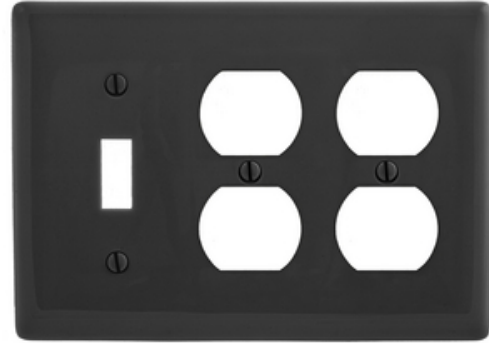

## Wallplates, Nylon, 3-Gang, 1) Toggle, 2) Duplex, Black

By Hubbell Premise Wiring  
Catalog # [NP182BK](#)

Wallplates, Nylon, 3-Gang, 1) Toggle, 2) Duplex, Black

### Features

- Reinforcement ribs for extra strength
- High-impact, self-extinguishing nylon material
- Captive screw feature holds mounting screw in place

### General

Color	<ul style="list-style-type: none"><li>• Black</li><li>• Noir</li></ul>
Construction	Molded
Cutout	1) Toggle, 2) Duplex
EU RoHS Indicator	Yes
Item Type	Screw Mount
Material	Nylon
Material - Mounting Hardware	Screw Mounting
Number of Gang(s)	3-Gang
Orientation	Vertical Mount
Size	Standard
Style	1-Toggle, 2-Duplex
Type	Combination
UPC	883778105760