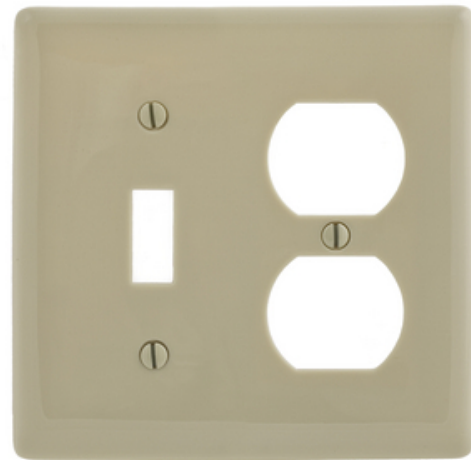

Hubbell Premise Wiring

Wallplates and Box Covers, Wallplate, Nylon, 2-Gang, 1) Duplex 1) Toggle, Ivory

By Hubbell Premise Wiring
Catalog # [NP18I](#)

Double Wallplate, One Duplex One Toggle

Features

- Reinforcement ribs for extra strength
- High-impact, self-extinguishing nylon material
- Captive screw feature holds mounting screw in place

Application

Protection against contact of live terminals and wiring.
Provides finished look to installation.

General

Color	Ivory
Construction	Molded
Cutout	1) Toggle, 1) Duplex
EU RoHS Indicator	Yes
Item Type	Screw Mount
Material	Nylon
Material - Mounting Hardware	Screw Mounting
Number of Gang(s)	2-Gang
Orientation	Vertical Mount
Size	Standard
Style	1-Toggle, 1-Duplex
Type	Combination
UPC	883778105180