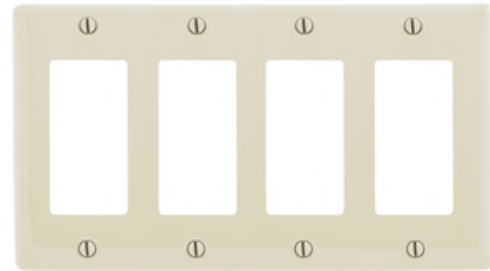

# Wallplates and Box Covers, Wallplate, Nylon, 4-Gang, 4) Decorator, Light Almond

By Hubbell Premise Wiring  
Catalog # [NP264LA](#)

4-Gang 4-Decorator Wallplate

## General

Color	<ul style="list-style-type: none"> <li>• Light Almond</li> <li>• Amande Clair</li> </ul>
Construction	Molded
Cutout	4) Decorator
EU RoHS Indicator	Yes
Item Type	Screw Mount
Material	Nylon
Material - Mounting Hardware	Screw Mounting
Number of Gang(s)	4-Gang
Orientation	Vertical Mount
Size	Standard
Style	4-Decorator
Type	Decorator
UPC	883778118234