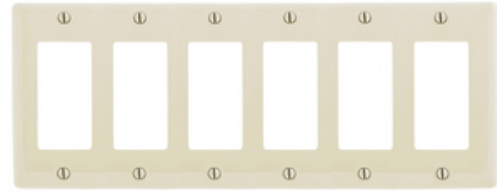

Wallplates, Nylon, 6-Gang, 6) Decorator, Light Almond

By Hubbell Premise Wiring
Catalog # [NP266LA](#)

Wallplates, Nylon, 6-Gang, 6) Decorator, Light Almond

Features

- Reinforcement ribs for extra strength
- High-impact, self-extinguishing nylon material
- Captive screw feature holds mounting screw in place

Application

Protection against contact of live terminals and wiring.
Provides finished look to installation.

General

Color	Light Almond
Construction	Molded
Cutout	6) Decorator
EU RoHS Indicator	Yes
Item Type	Screw Mount
Material	Nylon
Material - Mounting Hardware	Screw Mounting
Number of Gang(s)	6-Gang
Orientation	Vertical Mount
Size	Standard
Style	6-Decorator
Type	Decorator
UPC	883778300844