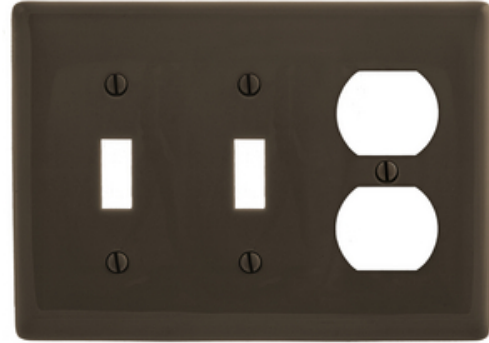

Hubbell Premise Wiring

Wallplates and Box Covers, Wallplate, Nylon, 3-Gang, 2) Toggle 1) Duplex, Brown

By Hubbell Premise Wiring
Catalog # [NP28](#)

3-Gang Wallplate, Two Toggle One Duplex

Features

- Reinforcement ribs for extra strength
- High-impact, self-extinguishing nylon material
- Captive screw feature holds mounting screw in place

Application

Protection against contact of live terminals and wiring.
Provides finished look to installation.

General

Color	Brown
Construction	Molded
Cutout	2) Toggle, 1) Duplex
EU RoHS Indicator	Yes
Item Type	Screw Mount
Material	Nylon
Material - Mounting Hardware	Screw Mounting
Number of Gang(s)	3-Gang
Orientation	Vertical Mount
Size	Standard
Style	2-Toggle, 1-Duplex
Type	Combination
UPC	883778105333